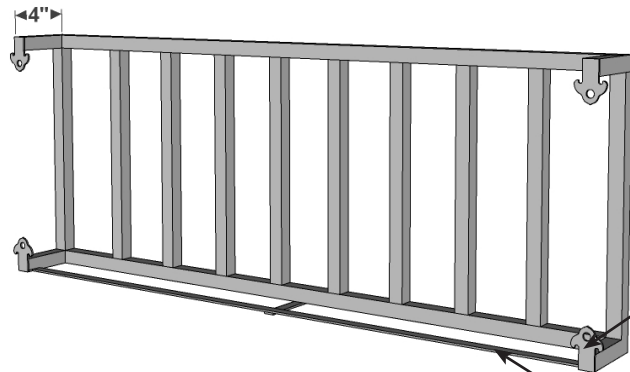

FRONT VIEW

1" Square tube Frame and bullesters

BACK PERSPECTIVE VIEW

1 1/2"W x 4"H x 1/4"Thk Fleur de Lis mount Tabs

Flat Bar cross supports

Standard Length Options	
36"	
42"	
48"	
54"	
60"	
72"	
Standard Height Options	
18"	
24"	
30"	
36"	
42"	
Color Options	
Black Powder Coat	
Bronze Tone Powder Coat	

GENERAL NOTES

1. 4" Standard offset (front to back)
2. Custom sizes available
3. Vertical Bullusters no more than 4" apart
4. Installation Hardware not included

*Made to Order
*None refundable

HOOKS & LATTICE

6056 Corte Del Cedro, Carlsbad CA 92011
1-888-320-0626/service@plantersunlimited.com
www.plantersunlimited.com

PRODUCT DESCRIPTION	SKU				ORDER NUMBER	CUSTOMER SIGNATURE
Simple Faux Balcony	705-BAL					
DIMENSIONS	COLOR	FINISH	REP:	DB:	DATE	