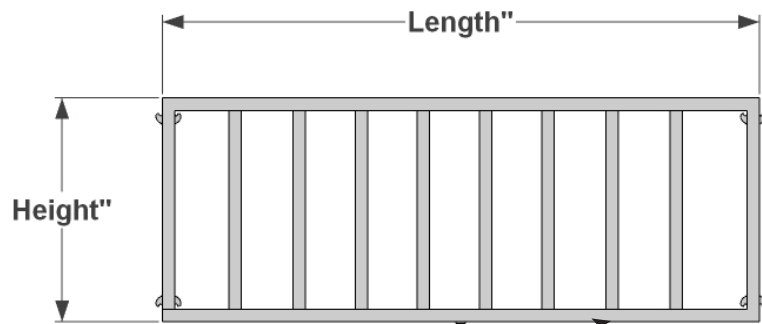

FRONT VIEW

1" Square tube Frame and bullesters

BACK PERSPECTIVE VIEW

1 1/2"W x 4"H x 1/4"Thk Fleur de Lis mount Tabs

Flat Bar cross supports

Standard Length Options	
36"	
42"	
48"	
54"	
60"	
72"	
Standard Height Options	
18"	
24"	
30"	
36"	
42"	
Color Options	
Black Powder Coat	
Bronze Tone Powder Coat	

GENERAL NOTES

1. 4" Standard offset (front to back)
2. Custom sizes available
3. Vertical Bullusters no more than 4" apart
4. Installation Hardware not included

*Made to Order
*None refundable

HOOKS & LATTICE