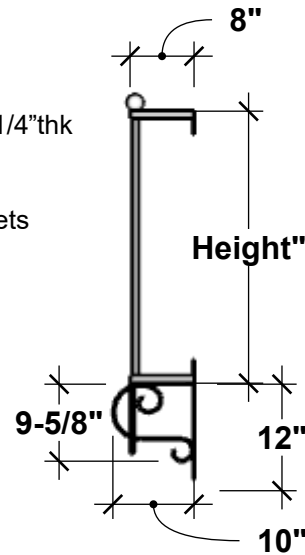

**TOP VIEW**

**BOTTOM VIEW**

**SIDE VIEW**

**Standard Length Options**

40"

52"

64"

76"

**Standard Height Options**

34"

42"

**Color Options**

Black

Bronze Tone

**GENERAL NOTES**

1. Scroll Brackets are Shipped Unattached
2. 52" Length and Smaller does not have the Centered Ball Finial

PLEASE NOTE: Due to the handmade nature of our products, individual measurements may vary from those listed. The provided dimensions are for reference only

All images are the intellectual property of Hooks and Lattice. Reproduction in any form is strictly prohibitive without the express written permission of Hooks and Lattice. All designs are property of Hooks and Lattice.

**SIZE COMPARISON**

GENERAL NOTES	
1. Scroll Brackets are Shipped Unattached 2. 52" Length and Smaller does not have the Centered Ball Finial	

**HOOKS & LATTICE**

A CARLSBAD MANUFACTURING COMPANY

1 (800) 896-0978