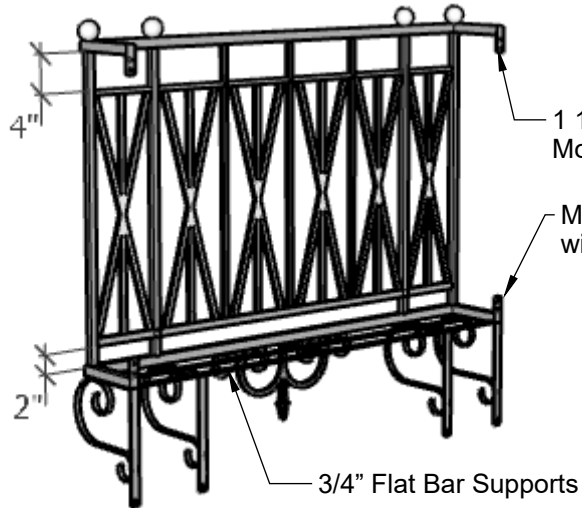

**TOP VIEW**

**BOTTOM VIEW**

**SIDE VIEW**

**Standard Length Options**

40"

52"

64"

76"

**Standard Height Options**

34"

42"

**Color Options**

Black

Bronze Tone

**GENERAL NOTES**

1. Scroll Brackets are Shipped Unattached
2. 52" Length and Smaller does not have the Centered Ball Finial

**HOOKS & LATTICE**

A CARLSBAD MANUFACTURING COMPANY

1 (800) 896-0978

HooksandLattice.com

PRODUCT DESCRIPTION				SKU				PREPARED FOR		APPROVAL SIGNATURE
WESTWOOD FAUX BALCONY				734-BAL						
DIMENSIONS	MATERIAL	COLOR / FINISH	REP	DB	DATE	REV	ORDER #	PROJECT / SIDEMARK / IF#	APPROVAL DATE	
			Cressa	RM	10/2024					