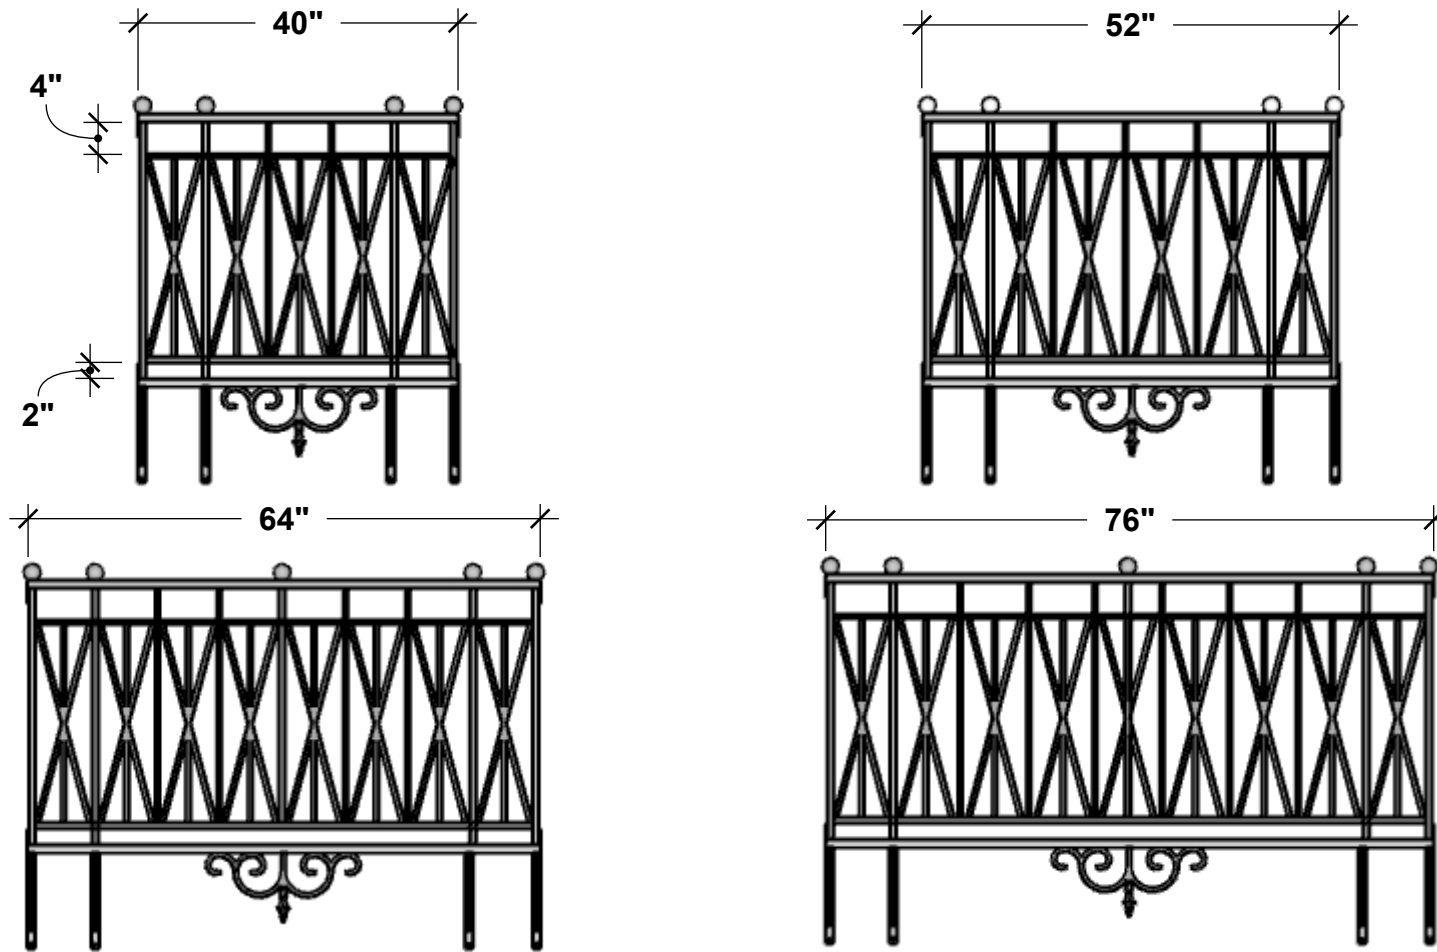

**TOP VIEW**

**BOTTOM VIEW**

**SIDE VIEW**

**Standard Length Options**

40"

52"

64"

76"

**Standard Height Options**

34"

42"

**Color Options**

Black

Bronze Tone

**GENERAL NOTES**

1. Scroll Brackets are Shipped Unattached
2. 52" Length and Smaller does not have the Centered Ball Finial

**HOOKS & LATTICE**

A CARLSBAD MANUFACTURING COMPANY

1 (800) 896-0978

HooksandLattice.com

PRODUCT DESCRIPTION				SKU				PREPARED FOR		APPROVAL SIGNATURE
WESTWOOD FAUX BALCONY				734-BAL						
DIMENSIONS	MATERIAL	COLOR / FINISH	REP	DB	DATE	REV	ORDER #	PROJECT / SIDEMARK / IF#	APPROVAL DATE	
			Cressa	RM	10/2024					

**SIZE COMPARISON**

GENERAL NOTES	
1. Scroll Brackets are Shipped Unattached 2. 52" Length and Smaller does not have the Centered Ball Finial	

**HOOKS & LATTICE**

A CARLSBAD MANUFACTURING COMPANY

1 (800) 896-0978