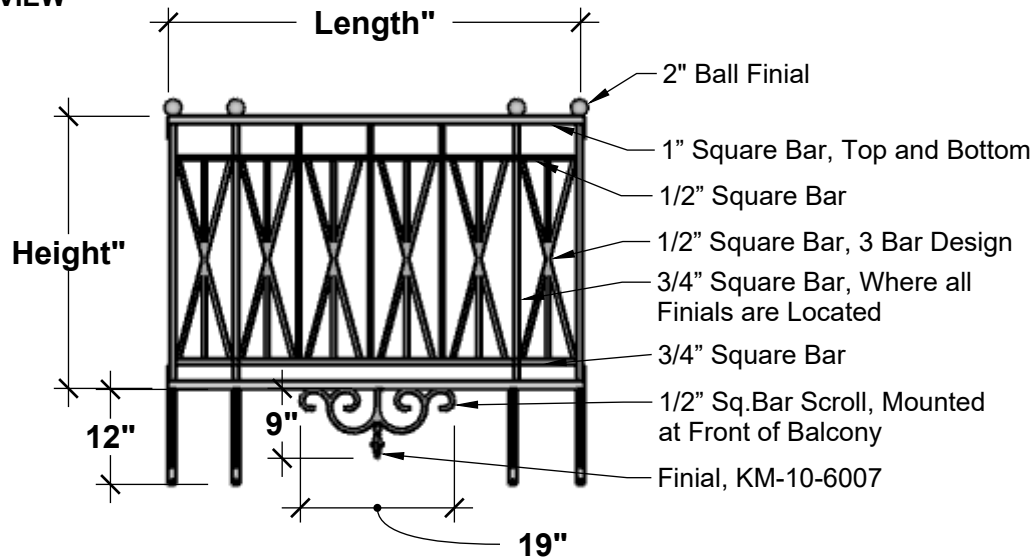

**TOP VIEW**

**BOTTOM VIEW**

**SIDE VIEW**

**Standard Length Options**

40"

52"

64"

76"

**Standard Height Options**

34"

42"

**Color Options**

Black

Bronze Tone

**GENERAL NOTES**

1. Scroll Brackets are Shipped Unattached
2. 52" Length and Smaller does not have the Centered Ball Finial