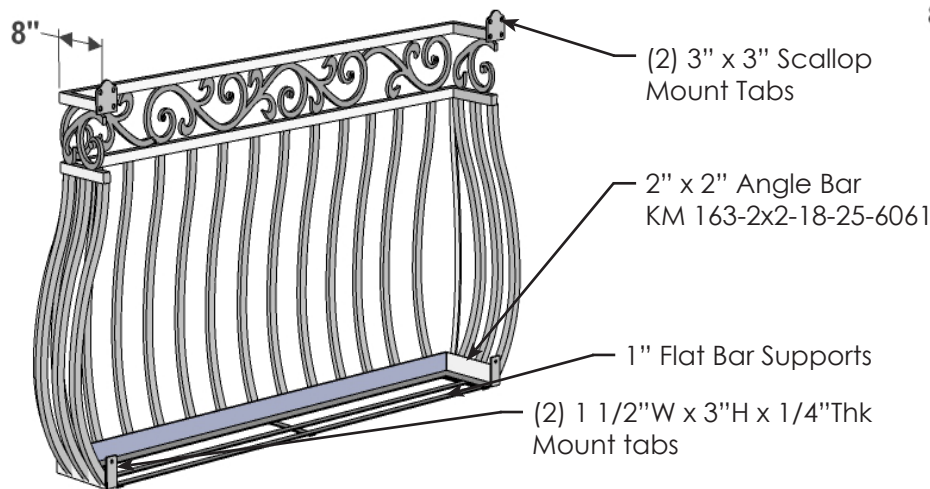

FRONT VIEW

Standard Length Options

36"

48"

60"

72"

84"

Standard Height Options

36"

42"

Color Options

Black Powder Coat

Bronze Tone Powder Coat

BACK PERSPECTIVE VIEW

SIDE VIEW

GENERAL NOTES

1. 8" Standard offset (front to back)
2. Custom sizes available
3. Vertical Bullusters no more than 4" apart
4. Installation Hardware not included
5. Use KM panel or manufacture to specification

\*Made to Order  
\*None refundable