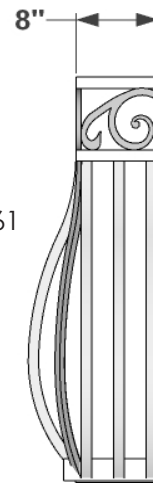

FRONT VIEW

Standard Length Options

36"

48"

60"

72"

84"

Standard Height Options

36"

42"

Color Options

Black Powder Coat

Bronze Tone Powder Coat

BACK PERSPECTIVE VIEW

SIDE VIEW

GENERAL NOTES

1. 8" Standard offset (front to back)
2. Custom sizes available
3. Vertical Bullusters no more than 4" apart
4. Installation Hardware not included
5. Use KM panel or manufacture to specification

\*Made to Order  
\*None refundable

DIMENSIONS

COLOR

FINISH

REP:

DB:

DATE