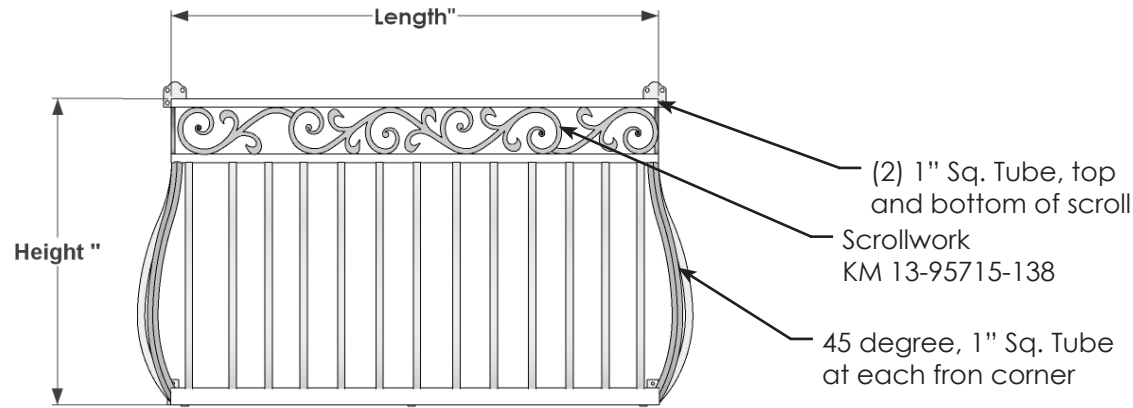

FRONT VIEW

Standard Length Options

36"

48"

60"

72"

84"

Standard Height Options

36"

42"

Color Options

Black Powder Coat

Bronze Tone Powder Coat

BACK PERSPECTIVE VIEW

SIDE VIEW

GENERAL NOTES

1. 8" Standard offset (front to back)
2. Custom sizes available
3. Vertical Bullusters no more than 4" apart
4. Installation Hardware not included
5. Use KM panel or manufacture to specification

\*Made to Order  
\*None refundable

DIMENSIONS

COLOR

FINISH

REP:

DB:

DATE