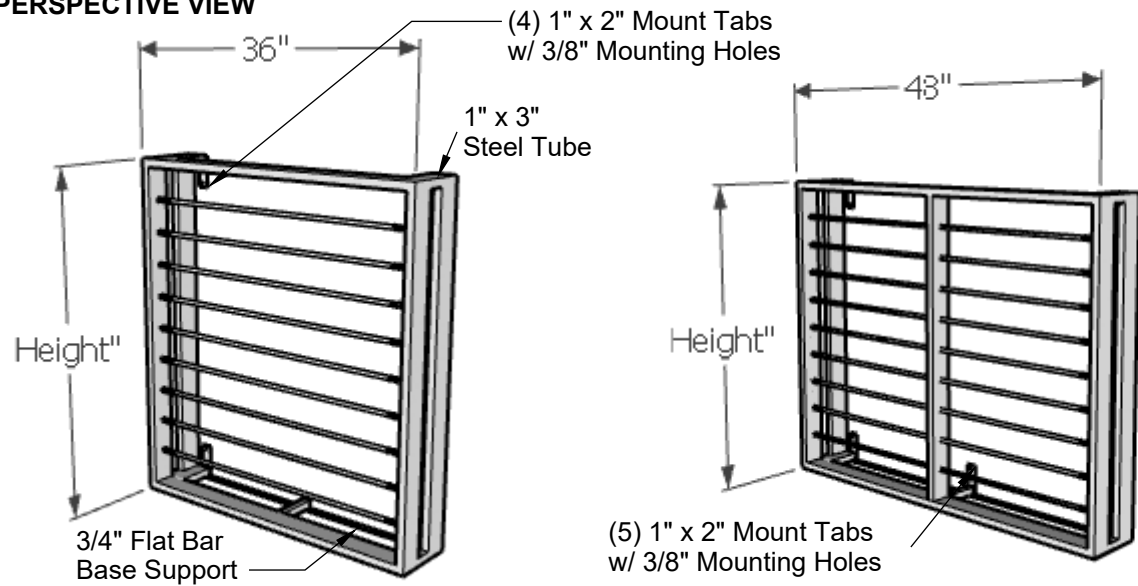

**PERSPECTIVE VIEW**

**SIDE VIEW**

Standard Length Options	
36"	
48"	
60"	
72"	
Standard Height Options	
36"	
42"	
Color Options	
Black Powder Coat	
Bronze Tone Powder Coat	

GENERAL NOTES	

**HOOKS & LATTICE**

A CARLSBAD MANUFACTURING COMPANY

1 (800) 896-0978

HooksandLattice.com

PRODUCT DESCRIPTION					SKU			PREPARED FOR		APPROVAL SIGNATURE
MODERN CABLE FAUX BALCONY					740-BAL					
DIMENSIONS	MATERIAL	COLOR / FINISH	REP	DB	DATE	REV	ORDER #	PROJECT / SIDEMARK / IF#		APPROVAL DATE
	STEEL		Cressa	RM	11/2024					