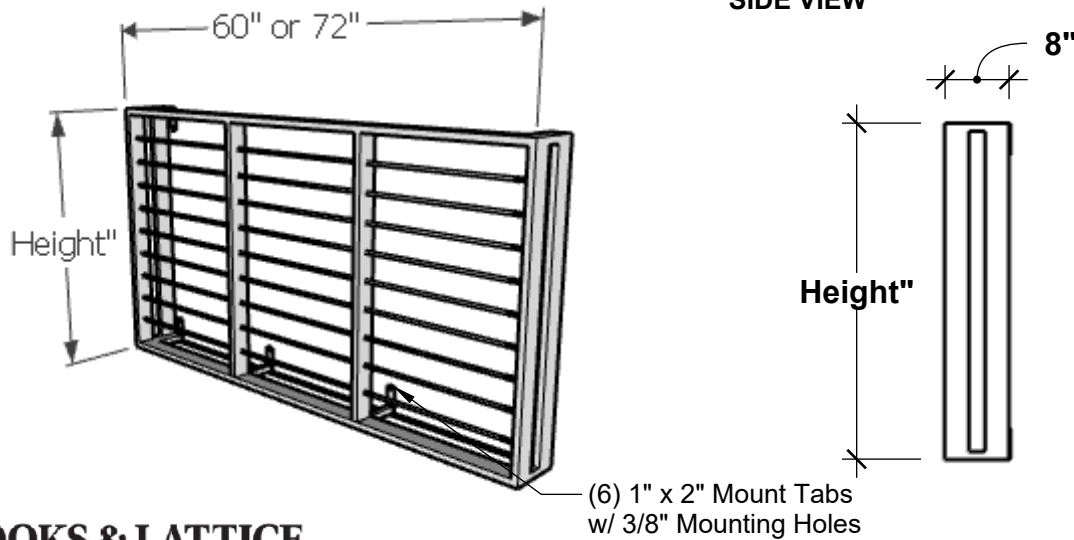

**PERSPECTIVE VIEW**

**SIDE VIEW**

Standard Length Options	
36"	
48"	
60"	
72"	
Standard Height Options	
36"	
42"	
Color Options	
Black Powder Coat	
Bronze Tone Powder Coat	

GENERAL NOTES	

**HOOKS & LATTICE**

A CARLSBAD MANUFACTURING COMPANY

1 (800) 896-0978

HooksandLattice.com

PRODUCT DESCRIPTION					SKU			PREPARED FOR		APPROVAL SIGNATURE
MODERN CABLE FAUX BALCONY					740-BAL					
DIMENSIONS	MATERIAL	COLOR / FINISH	REP	DB	DATE	REV	ORDER #	PROJECT / SIDEMARK / IF#		APPROVAL DATE
	STEEL		Cressa	RM	11/2024					