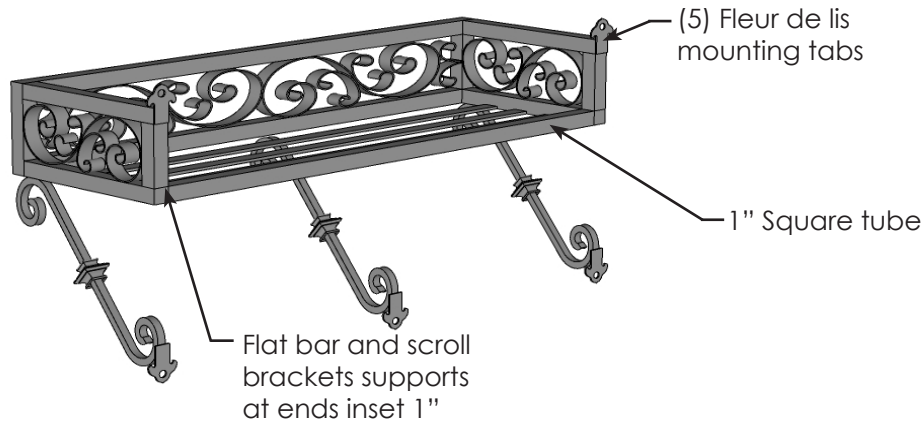

FRONT VIEW

Standard Length Options
36"
48"

SIDE VIEW

BRACKET PERSPECTIVE

Collars centered on scroll

BRACKET SIDE ELEVATION

BACK PERSPECTIVE

GENERAL NOTES

- 1. 12" Standard Offset (front to back)
- 2. Custom sizes available
- 3. Installation hardware not included

Made to order  
Not refundable

**HOOKS & LATTICE**

6056 Corte del Cedro, Carlsbad, CA 92011  
sales@hooksandlattice.com  
800-896-0978

PRODUCT DESCRIPTION		SKU		ORDER NUMBER		CUSTOMER SIGNATURE	
Dayspring Potery Shelf w/ Scroll Mounting Brackets		771-PSD					
DIMENSIONS		COLOR	FINISH	REP:	DB:	DATE	
			PC				