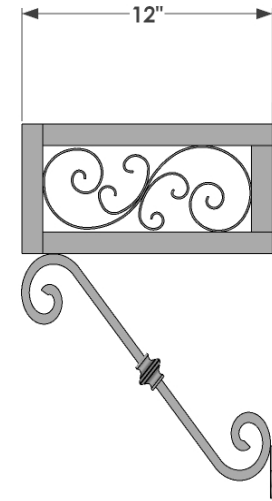

FRONT VIEW

Standard Length Options
36"
48"

SIDE VIEW

BRACKET PERSPECTIVE

Collars centered on scroll

BRACKET SIDE ELEVATION

BACK PERSPECTIVE

GENERAL NOTES

- 1. 12" Standard Offset (front to back)
- 2. Custom sizes available
- 3. Installation hardware not included

Made to order  
Not refundable

**HOOKS & LATTICE**

6056 Corte del Cedro, Carlsbad, CA 92011  
sales@hooksandlattice.com  
800-896-0978

PRODUCT DESCRIPTION		SKU		ORDER NUMBER		CUSTOMER SIGNATURE	
Dayspring Potery Shelf w/ Scroll Mounting Brackets		771-PSD					
DIMENSIONS		COLOR	FINISH	REP:	DB:	DATE	
			PC				