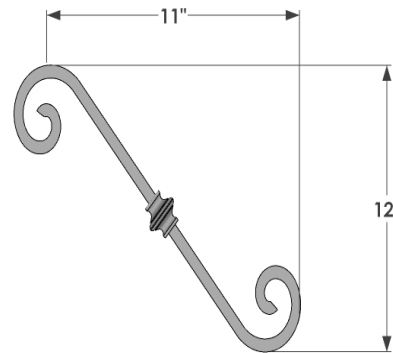

FRONT VIEW

Standard Length Options
36"
48"

SIDE VIEW

BRACKET PERSPECTIVE

Collars centered on scroll

BRACKET SIDE ELEVATION

BACK PERSPECTIVE

GENERAL NOTES

- 1. 12" Standard Offset (front to back)
- 2. Custom sizes available
- 3. Installation hardware not included

Made to order  
Not refundable

**HOOKS & LATTICE**

6056 Corte del Cedro, Carlsbad, CA 92011  
sales@hooksandlattice.com  
800-896-0978

PRODUCT DESCRIPTION		SKU		ORDER NUMBER		CUSTOMER SIGNATURE	
Dayspring Potery Shelf w/ Scroll Mounting Brackets		771-PSD					
DIMENSIONS		COLOR	FINISH	REP:	DB:	DATE	
			PC				