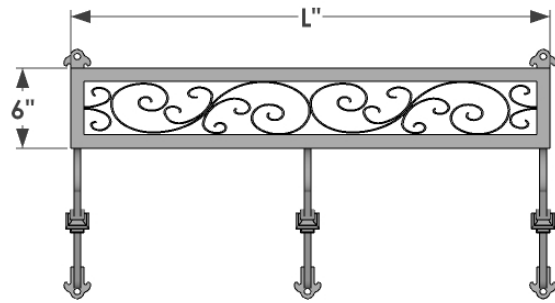

FRONT VIEW

Standard Length Options
36"
48"

SIDE VIEW

BRACKET PERSPECTIVE

Collars centered on scroll

BRACKET SIDE ELEVATION

BACK PERSPECTIVE

GENERAL NOTES

- 1. 12" Standard Offset (front to back)
- 2. Custom sizes available
- 3. Installation hardware not included

Made to order  
Not refundable

**HOOKS & LATTICE**

6056 Corte del Cedro, Carlsbad, CA 92011  
sales@hooksandlattice.com  
800-896-0978

PRODUCT DESCRIPTION		SKU		ORDER NUMBER		CUSTOMER SIGNATURE	
Dayspring Potery Shelf w/ Scroll Mounting Brackets		771-PSD					
DIMENSIONS		COLOR	FINISH	REP:	DB:	DATE	
			PC				