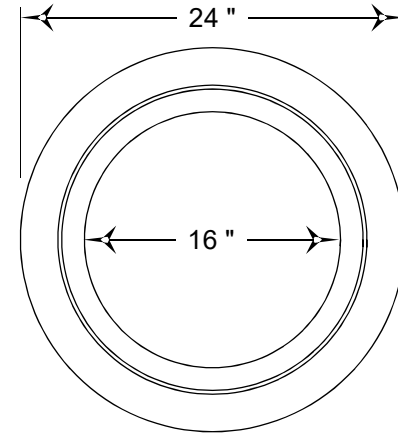

**FRONT VIEW**

**TOP VIEW**

GENERAL NOTES	
STANDARD DRAINAGE: YES <input type="checkbox"/>	NO <input checked="" type="checkbox"/>

**HOOKS & LATTICE**

A CARLSBAD MANUFACTURING COMPANY

1 (800) 896-0978

HooksandLattice.com

PRODUCT DESCRIPTION				SKU				PREPARED FOR		APPROVAL SIGNATURE
Cheju Urn				A38-R2414						
DIMENSIONS	MATERIAL	COLOR / FINISH	REP	DB	DATE	REV	ORDER #	PROJECT / SIDEMARK / IF#		APPROVAL DATE
24"dia. x 14"h	GFRC			IG	11/21/2024	1				

PLEASE NOTE: Due to the handmade nature of our products, individual measurements may vary from those listed. The provided dimensions are for reference only

All images are the intellectual property of Hooks and Lattice. Reproduction in any form is strictly prohibitive without the express written permission of Hooks and Lattice. All designs are property of Hooks and Lattice.