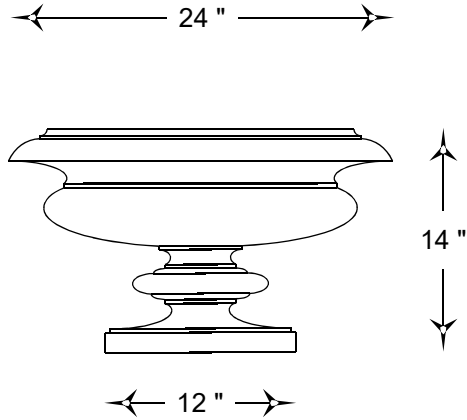

**FRONT VIEW**

**TOP VIEW**

GENERAL NOTES	
STANDARD DRAINAGE: YES <input type="checkbox"/>	NO <input checked="" type="checkbox"/>

**HOOKS & LATTICE**

A CARLSBAD MANUFACTURING COMPANY

1 (800) 896-0978

HooksandLattice.com

PRODUCT DESCRIPTION				SKU				PREPARED FOR		APPROVAL SIGNATURE
Cheju Urn				A38-R2414						
DIMENSIONS	MATERIAL	COLOR / FINISH	REP	DB	DATE	REV	ORDER #	PROJECT / SIDEMARK / IF#		APPROVAL DATE
24"dia. x 14"h	GFRC			IG	11/21/2024	1				