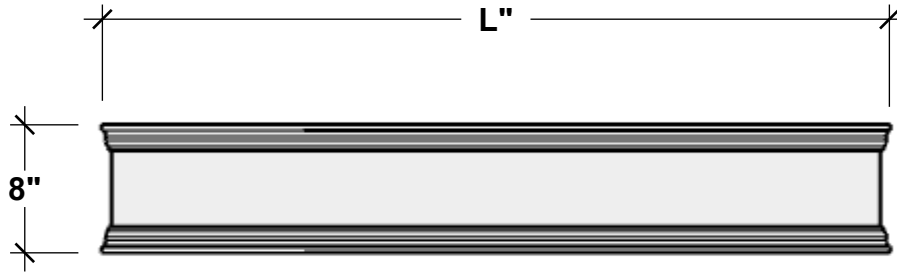

**FRONT VIEW**

**BACK PERSPECTIVE VIEW**

Length Sizes
24"
30"
36"
42"
48"
60"
72"

**RAILING BRACKET**

Cleat Mount, Trim is Flush with Back Panel

GENERAL NOTES
1. With Drainage 2. Window Box will rest on Bracket Shelf. Place Bracket evenly-no more than 24" Between Bracket for Quality Support