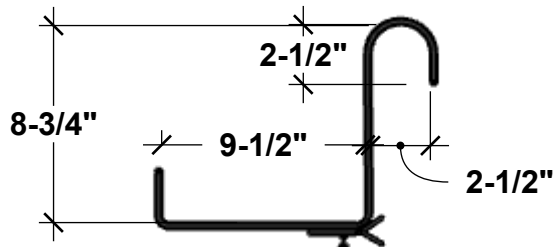

**FRONT VIEW**

**BACK PERSPECTIVE VIEW**

Length Sizes
24"
30"
36"
42"
48"
60"
72"

**RAILING BRACKET**

Cleat Mount, Trim is Flush with Back Panel

GENERAL NOTES
1. With Drainage 2. Window Box will rest on Bracket Shelf. Place Bracket evenly-no more than 24" Between Bracket for Quality Support

**HOOKS & LATTICE**

A CARLSBAD MANUFACTURING COMPANY

1 (800) 896-0978

HooksandLattice.com

PRODUCT DESCRIPTION				SKU				PREPARED FOR		APPROVAL SIGNATURE
BLACK LAGUNA RAILING PLANTER - ROUND RAILS				CM-LAGRP-X-BLK-414RB95						
DIMENSIONS	MATERIAL	COLOR / FINISH	REP	DB	DATE	REV	ORDER #	PROJECT / SIDEMARK / IF#	APPROVAL DATE	
			Cressa	RM	01/2025					

PLEASE NOTE: Due to the handmade nature of our products, individual measurements may vary from those listed. The provided dimensions are for reference only

All images are the intellectual property of Hooks and Lattice. Reproduction in any form is strictly prohibitive without the express written permission of Hooks and Lattice. All designs are property of Hooks and Lattice.