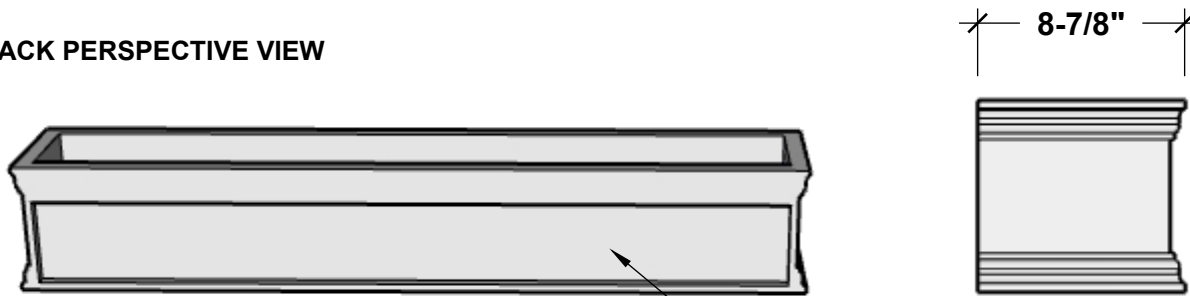

**FRONT VIEW**

**BACK PERSPECTIVE VIEW**

Length Sizes
24"
30"
36"
42"
48"
60"
72"

**RAILING BRACKET**

Cleat Mount, Trim is Flush with Back Panel

GENERAL NOTES
1. With Drainage 2. Window Box will rest on Bracket Shelf. Place Bracket evenly-no more than 24" Between Bracket for Quality Support