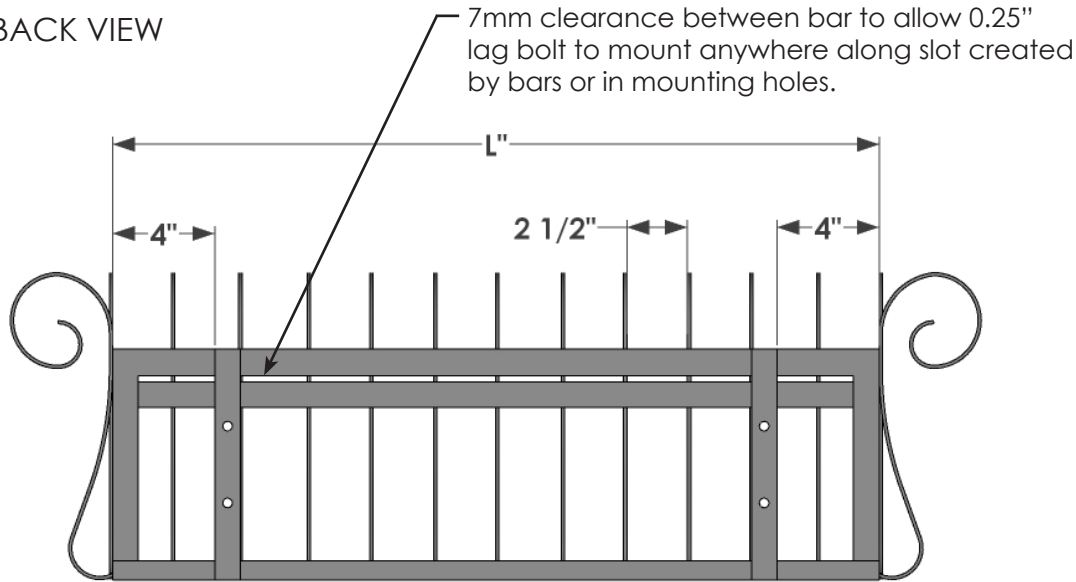

PERSPECTIVE VIEW

SIZE	L= Actual Dimensions for Liner Fitment
24"	w/ 9 Scrolls, 25"L, Exterior Scrolls = 33"
30"	w/ 11 Scrolls, 31"L, Exterior Scrolls = 39"
36"	w/ 12 Scrolls, 37"L, Exterior Scrolls = 45"
42"	w/ 13 Scrolls, 43"L, Exterior Scrolls = 51"
48"	w/ 14 Scrolls, 49"L, Exterior Scrolls = 57"
60"	w/ 17 Scrolls, 61"L, Exterior Scrolls = 69"
72"	w/ 19 Scrolls, 73"L, Exterior Scrolls = 81"

BACK VIEW

SIDE VIEW

GENERAL NOTES

1. Scroll Diameter is 4".
Scroll measure 4"W x 12"H. Scrolls adds 8" to overall length, 4" to overall width
2. (3) Scrolls on each end.
3. Scrolls fabricated with 1/4" square tube and Cage fabricated with 1/2" x 0.1875" flat bar.
4. Mounting Holes 0.28" Dia (7mm).