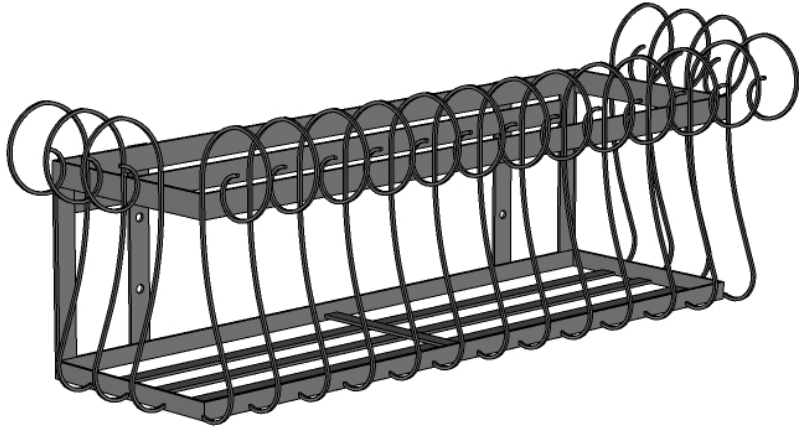

PERSPECTIVE VIEW

SIZE	L= Actual Dimensions for Liner Fitment
24"	w/ 9 Scrolls, 25"L, Exterior Scrolls = 33"
30"	w/ 11 Scrolls, 31"L, Exterior Scrolls = 39"
36"	w/ 12 Scrolls, 37"L, Exterior Scrolls = 45"
42"	w/ 13 Scrolls, 43"L, Exterior Scrolls = 51"
48"	w/ 14 Scrolls, 49"L, Exterior Scrolls = 57"
60"	w/ 17 Scrolls, 61"L, Exterior Scrolls = 69"
72"	w/ 19 Scrolls, 73"L, Exterior Scrolls = 81"

BACK VIEW

SIDE VIEW

GENERAL NOTES

1. Scroll Diameter is 4".
Scroll measure 4"W x 12"H. Scrolls adds 8" to overall length, 4" to overall width
2. (3) Scrolls on each end.
3. Scrolls fabricated with 1/4" square tube and Cage fabricated with 1/2" x 0.1875" flat bar.
4. Mounting Holes 0.28" Dia (7mm).

HOOKS & LATTICE

6056 Corte Del Cedro, Carlsbad CA 92011
1-888-320-0626/service@plantersunlimited.com
www.plantersunlimited.com

PRODUCT DESCRIPTION		SKU				ORDER NUMBER	CUSTOMER SIGNATURE
Heatherbrook Window Box Cage		530-BLK					
DIMENSIONS	COLOR	FINISH	REP:	DB:	DATE		
	Black	Powder Coated					