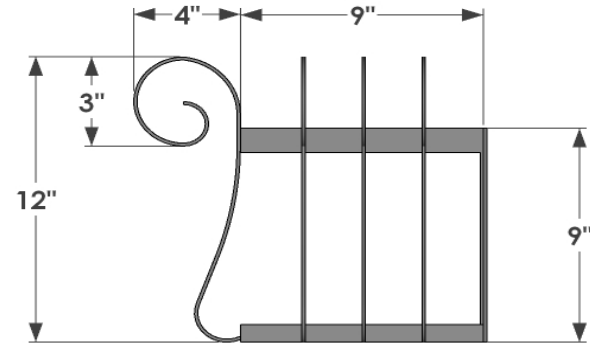

PERSPECTIVE VIEW

SIZE	L= Actual Dimensions for Liner Fitment
24"	w/ 9 Scrolls, 25"L, Exterior Scrolls = 33"
30"	w/ 11 Scrolls, 31"L, Exterior Scrolls = 39"
36"	w/ 12 Scrolls, 37"L, Exterior Scrolls = 45"
42"	w/ 13 Scrolls, 43"L, Exterior Scrolls = 51"
48"	w/ 14 Scrolls, 49"L, Exterior Scrolls = 57"
60"	w/ 17 Scrolls, 61"L, Exterior Scrolls = 69"
72"	w/ 19 Scrolls, 73"L, Exterior Scrolls = 81"

BACK VIEW

SIDE VIEW

GENERAL NOTES

1. Scroll Diameter is 4".
Scroll measure 4"W x 12"H. Scrolls adds 8" to overall length, 4" to overall width
2. (3) Scrolls on each end.
3. Scrolls fabricated with 1/4" square tube and Cage fabricated with 1/2" x 0.1875" flat bar.
4. Mounting Holes 0.28" Dia (7mm).